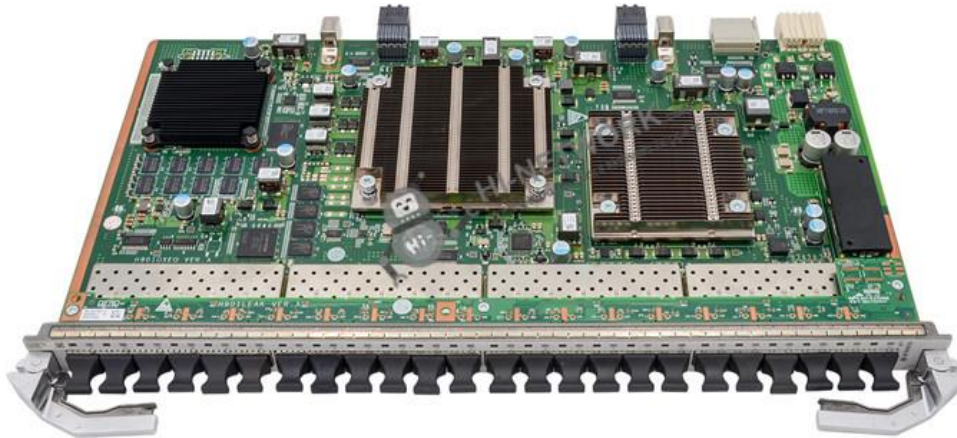

Overview

The H901OXEG board is a 24-port 10GE/GE optical interface board, providing Ethernet optical access. It supports up to 24 channels of 10GE/GE P2P access services, and is applicable to Ethernet access.

Product Details:

The Front Panel:

Product Details:

The H901OXEG board supports the following features and specifications:

- 24 channels of 10GE/GE P2P optical access service
- Upstream transmission (port network role UPLINK)
- Cascading and aggregation
- GE port issuing synchronous Ethernet clock signals
- Temperature reading and high-temperature alarm
- Automatic power-off in case of high temperature
- Board power-off for energy conservation
- D-CCAP

Get a Quote

Accessories For H901OXEG:

Supported Platforms:

Model	Description
EA5800-X17	Huawei SmartAX EA5800-X17, large-capacity, ETSI, supports 17 service slots
EA5800-X15	Huawei SmartAX EA5800-X15, large-capacity, IEC, supports 15 service slots
EA5800-X7	Huawei SmartAX EA5800-X7, medium-capacity, supports 7 service slots
EA5800-X2	Huawei SmartAX EA5800-X2, small-capacity, supports 2 service slots